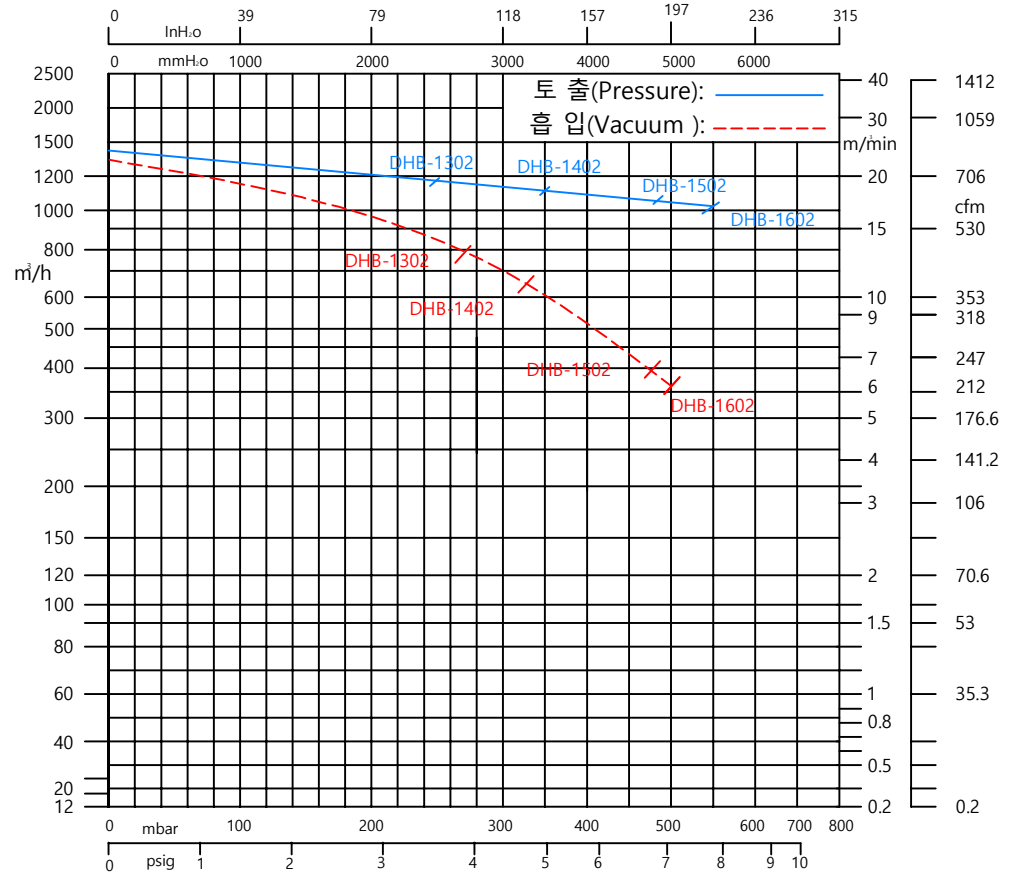

50HZ

60HZ

CUSTOMER					
MANUFACTURE		 (주)대하이엔지 DAEHA ENG Co., Ltd.			
TITLE					
RING BLOWER(Reg.Blower)					
DHB-1302,1402,1502,1602					
CONTRACT DWG NO.					
SCALE	PROJECT NO.	DRAWING NUMBER	MF-NO	TYPE	REV