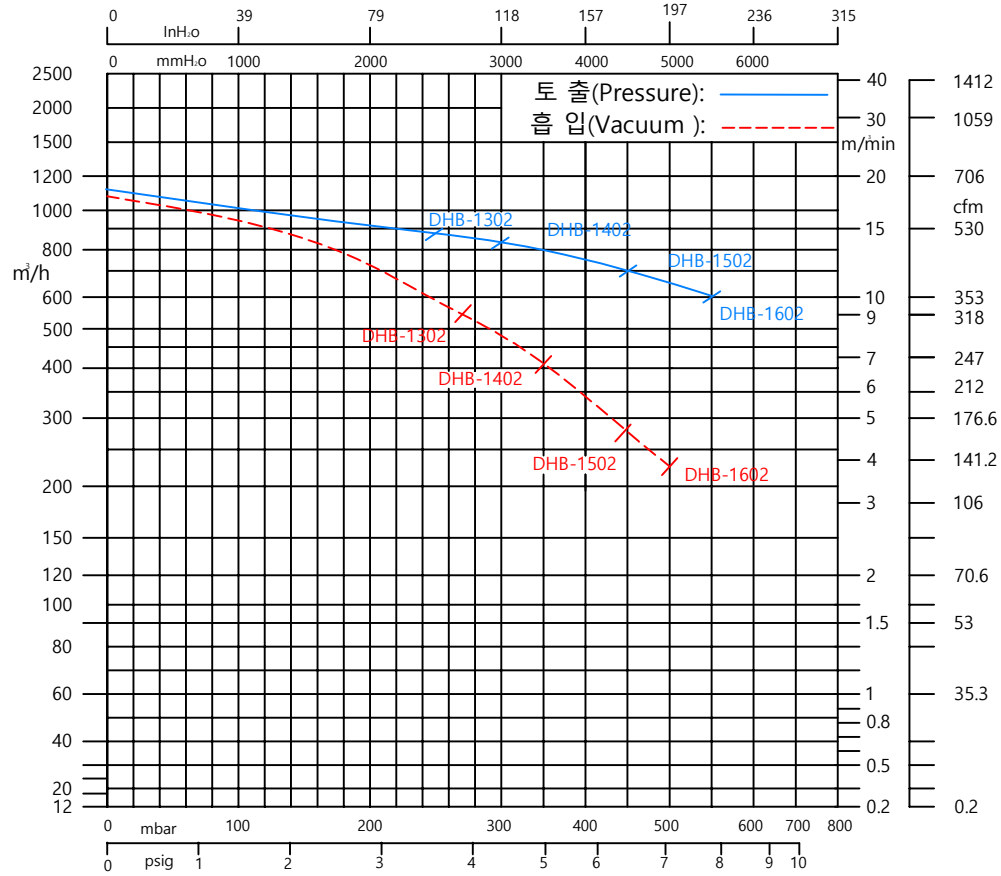

50HZ

60HZ

CUSTOMER					
MANUFACTURE		 (주)대하이엔지 DAEHA ENG Co., Ltd.			
TITLE					
RING BLOWER(Reg.Blower)					
DHB-1302,1402,1502,1602					
CONTRACT DWG NO.					
SCALE	PROJECT NO.	DRAWING NUMBER	MF-NO	TYPE	REV