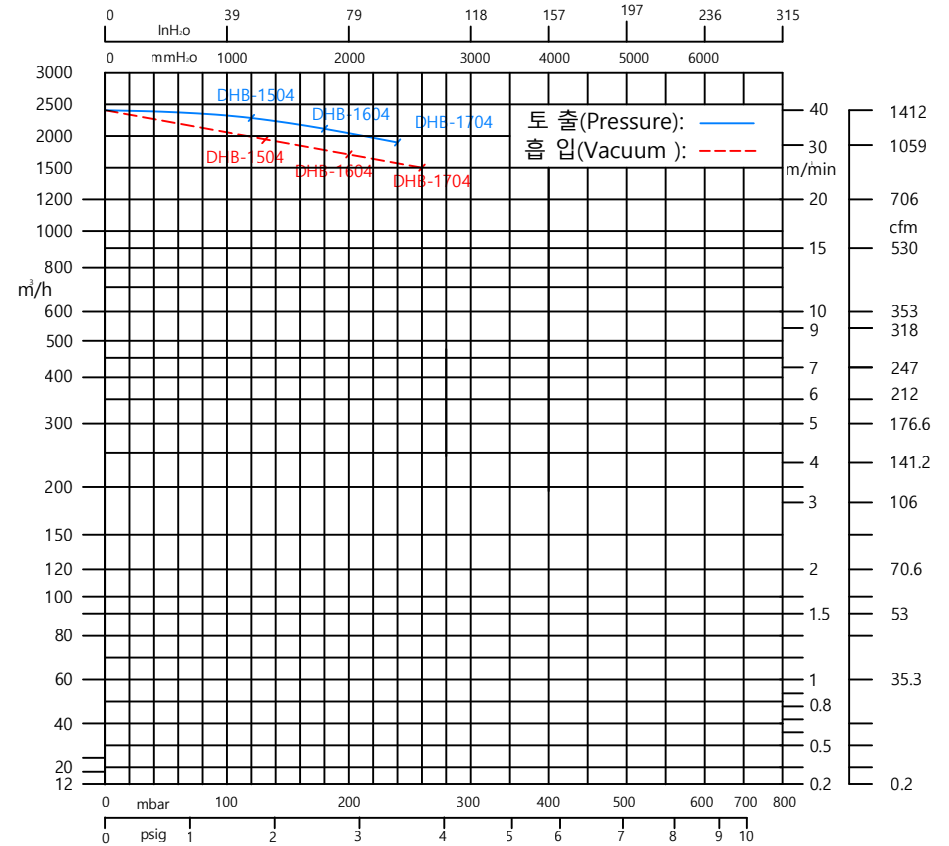

50HZ

60HZ

CUSTOMER					
MANUFACTURE		 (주)대하이엔지 DAEHA ENG Co., Ltd.			
TITLE		RING BLOWER(Reg.Blower) DHB-1504,1604,1704			
CONTRACT DWG NO.					
SCALE	PROJECT NO.	DRAWING NUMBER	MF-NO	TYPE	REV