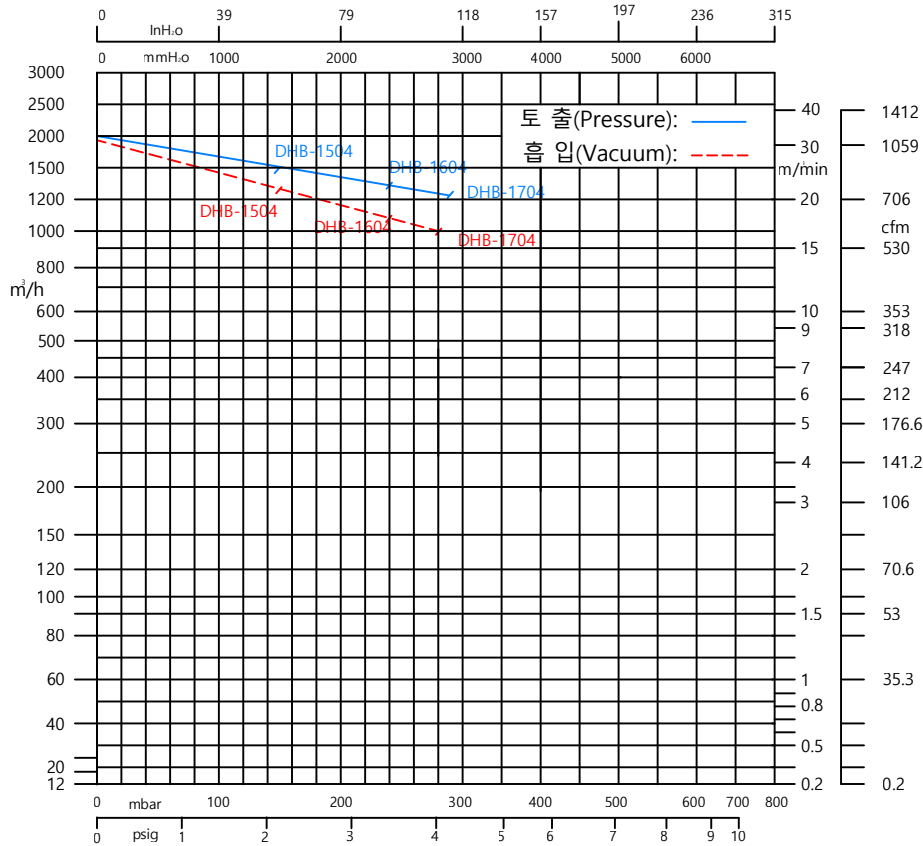

50HZ

60HZ

CUSTOMER					
MANUFACTURE		 (주)대하이엔지 DAEHA ENG Co., Ltd.			
TITLE		RING BLOWER(Reg.Blower) DHB-1504,1604,1704			
CONTRACT DWG NO.					
SCALE	PROJECT NO.	DRAWING NUMBER	MF-NO	TYPE	REV