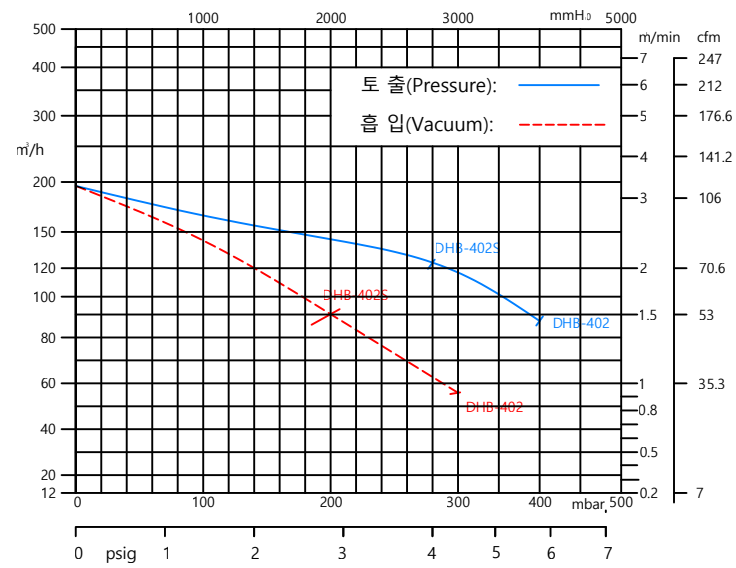

50HZ

60HZ

CUSTOMER					
MANUFACTURE		 (주)대하이엔지 DAEHA ENG Co., Ltd.			
TITLE					
RING BLOWER(Reg. Blower)					
DHB-402S, 402 CURVES					
CONTRACT DWG NO.					
SCALE	PROJECT NO.	DRAWING NUMBER	MF-NO	TYPE	REV