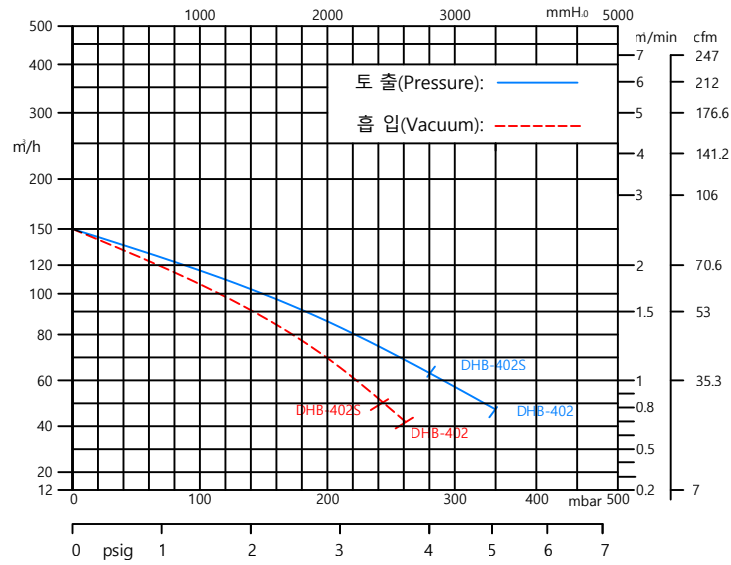

50HZ

60HZ

CUSTOMER					
MANUFACTURE		 (주)대하이엔지 DAEHA ENG Co., Ltd.			
TITLE					
RING BLOWER(Reg. Blower)					
DHB-402S, 402 CURVES					
CONTRACT DWG NO.					
SCALE	PROJECT NO.	DRAWING NUMBER	MF-NO	TYPE	REV