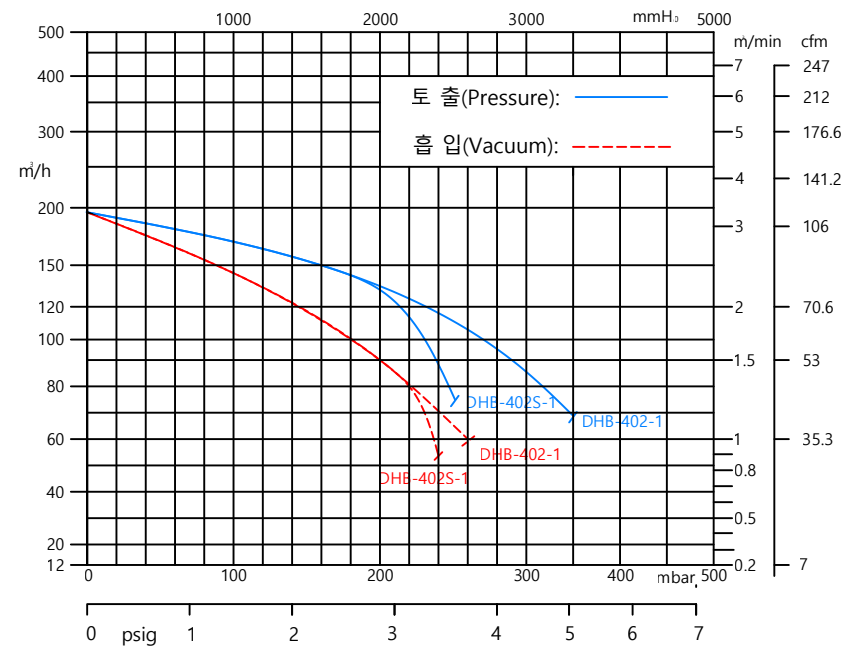

50HZ

60HZ

CUSTOMER					
MANUFACTURE		 (주)대하엔지니어링 DAHA ENG CO., LTD.			
TITLE		RING BLOWER(Reg.Blower) DHB-402S-1,402-1			
CONTRACT DWG NO.					
SCALE	PROJECT NO.	DRAWING NUMBER	MF-NO	TYPE	REV
					1