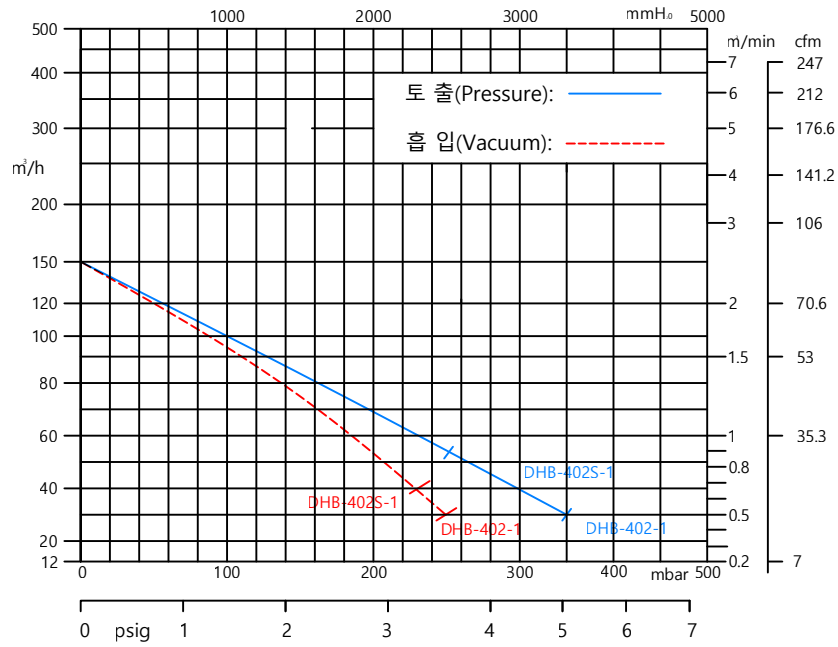

50HZ

60HZ

CUSTOMER					
MANUFACTURE		 (주)대하엔지니어링 DAHA ENG CO., LTD.			
TITLE		RING BLOWER(Reg.Blower) DHB-402S-1,402-1			
CONTRACT DWG NO.					
SCALE	PROJECT NO.	DRAWING NUMBER	MF-NO	TYPE	REV
					1