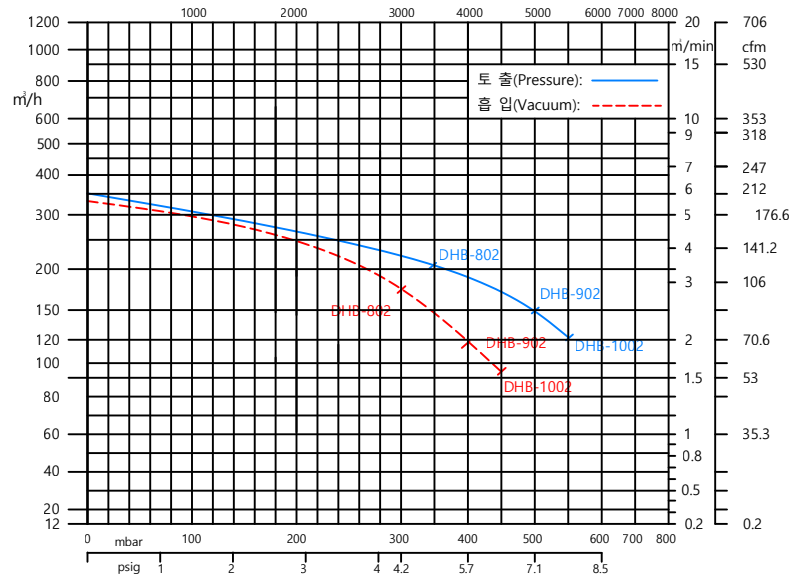

50HZ

60HZ

CUSTOMER					
MANUFACTURE		(주)대하이엔지 DAEHA ENG Co., Ltd.			
TITLE		RING BLOWER(Reg. Blower) DHB-802,902,1002 CURVES			
CONTRACT DWG NO.					
SCALE	PROJECT NO.	DRAWING NUMBER	MF-NO	TYPE	REV