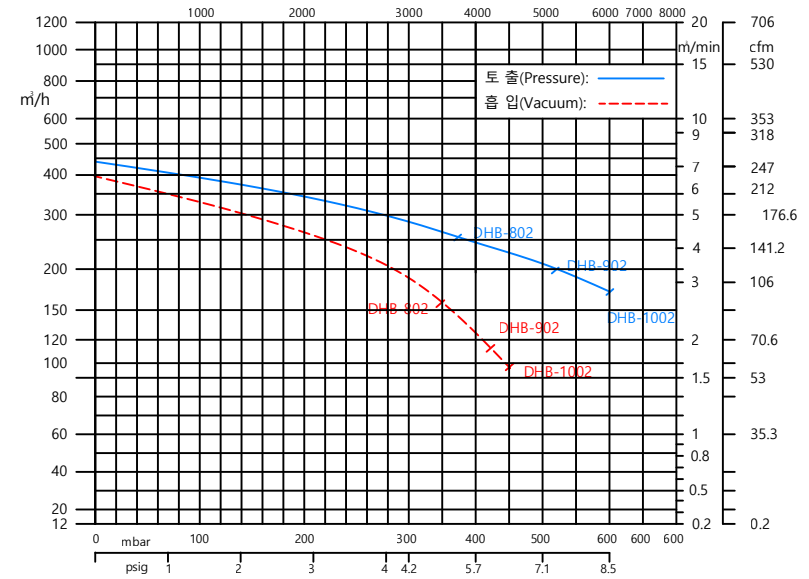

50HZ

60HZ

CUSTOMER					
MANUFACTURE		(주)대하이엔지 DAEHA ENG Co., Ltd.			
TITLE		RING BLOWER(Reg. Blower) DHB-802,902,1002 CURVES			
CONTRACT DWG NO.					
SCALE	PROJECT NO.	DRAWING NUMBER	MF-NO	TYPE	REV