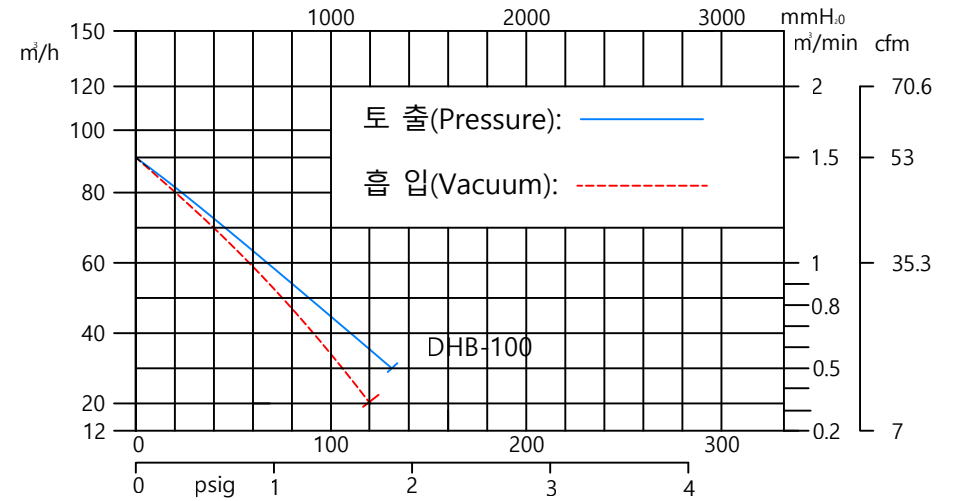

50HZ

60HZ

CUSTOMER						
MANUFACTURE		 (주)대하이엔지 DAEHA ENG Co., Ltd.				
TITLE		RING BLOWER(Reg.Blower) DHB-100 CURVES				
CONTRACT DWG NO.						
SCALE	PROJECT NO.	DRAWING NUMBER	MF-NO	TYPE	REV	
	2					1