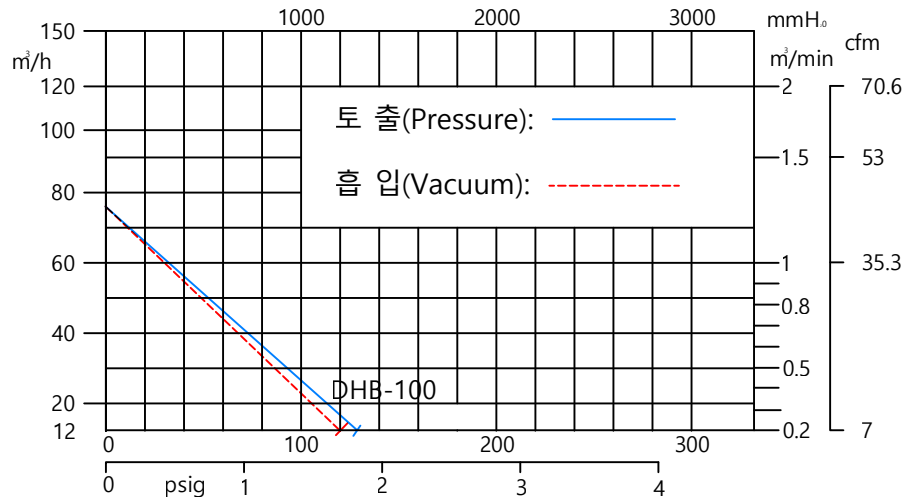

50HZ

60HZ

CUSTOMER						
MANUFACTURE		 (주)대하이엔지 DAEHA ENG Co., Ltd.				
TITLE		RING BLOWER(Reg.Blower) DHB-100 CURVES				
CONTRACT DWG NO.						
SCALE	PROJECT NO.	DRAWING NUMBER	MF-NO	TYPE	REV	
	2					1